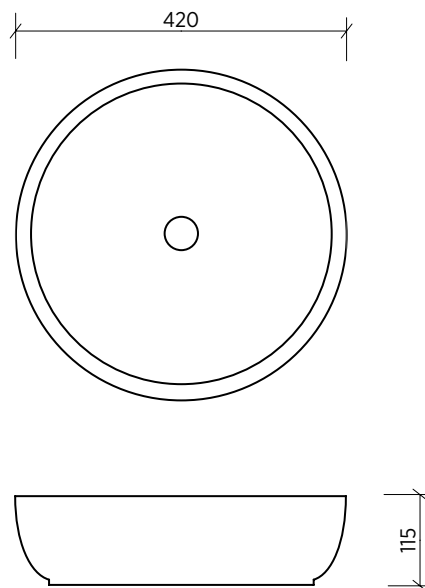

IOS 007

CERAMIC BASIN

Above counter basin, round

The classic simplicity of this contemporary round basin will enhance any bathroom space. Its broad flat base gives large capacity with a relatively low above counter profile.

ORDER CODE	191435	ios 007 basin	Old code: SBC-007
TAPHOLE	No taphole.		
WASTE	Suits standard 32 mm non-overflow waste (not supplied).		
CAPACITY	5 litres.		
OVERFLOW	No overflow.		
MATERIAL	White vitreous china.		
COLOUR	White.		
FIXING	Always use the actual basin to verify cutout. Use silicone sealant. Do not use epoxy type adhesives.		